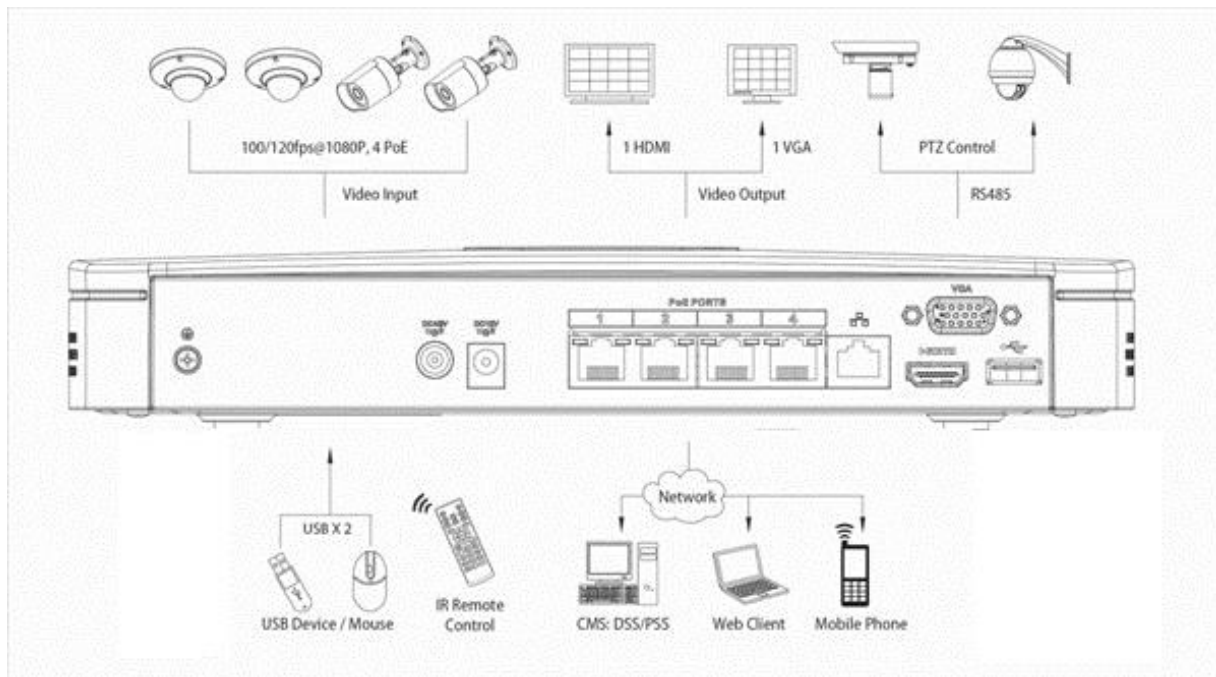

DH-NVR3104/3108-P

Power Consumption	NVR: 20W(without HDD)
	PoE Port: Max.15 (each)
Working Environment	-10 ~ +55°C / 10~90%RH / 86~106kpa
Dimension(W×D×H)	Smart 1U, 205mm×205mm
Weight	0.524kg

System Connection

Take NVR3108-P as an example

Dahua Technology Co., Ltd.

1187 BinAn Road, Binjiang District, Hangzhou, China

Tel: +86-571-87688883

Fax: +86-571-87688815

Email: overseas@dahuatech.com

www.dahuatech.com

*Design and specifications are subject to change without notice.

© 2012 Dahua Technology Co., Ltd.